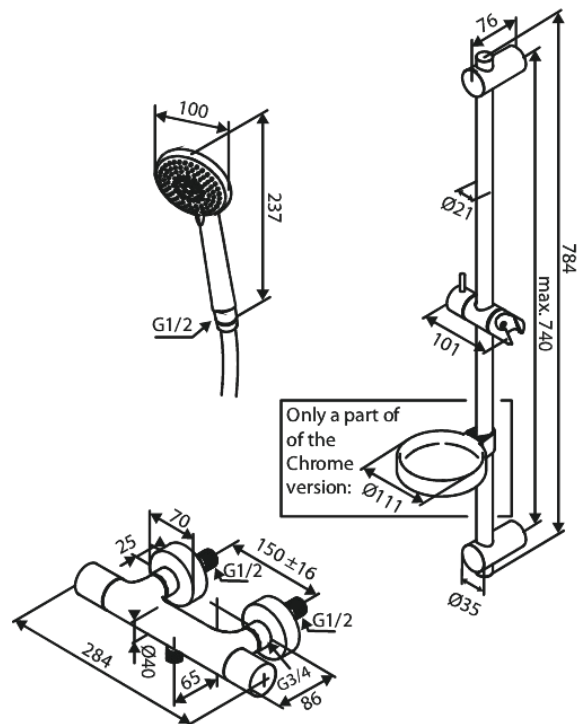

Core

Shower set flex + thermostat

Article no.: 593736100
Finish: Matt black
Series: Core

EAN no.: 5708516838616

Standard features:

Standard 150mm centres
Adjustable wall brackets

Product features

FM Mattsson Denmark ApS
Hvidkærvej 48, 5250 Odense SV, DK-56416218